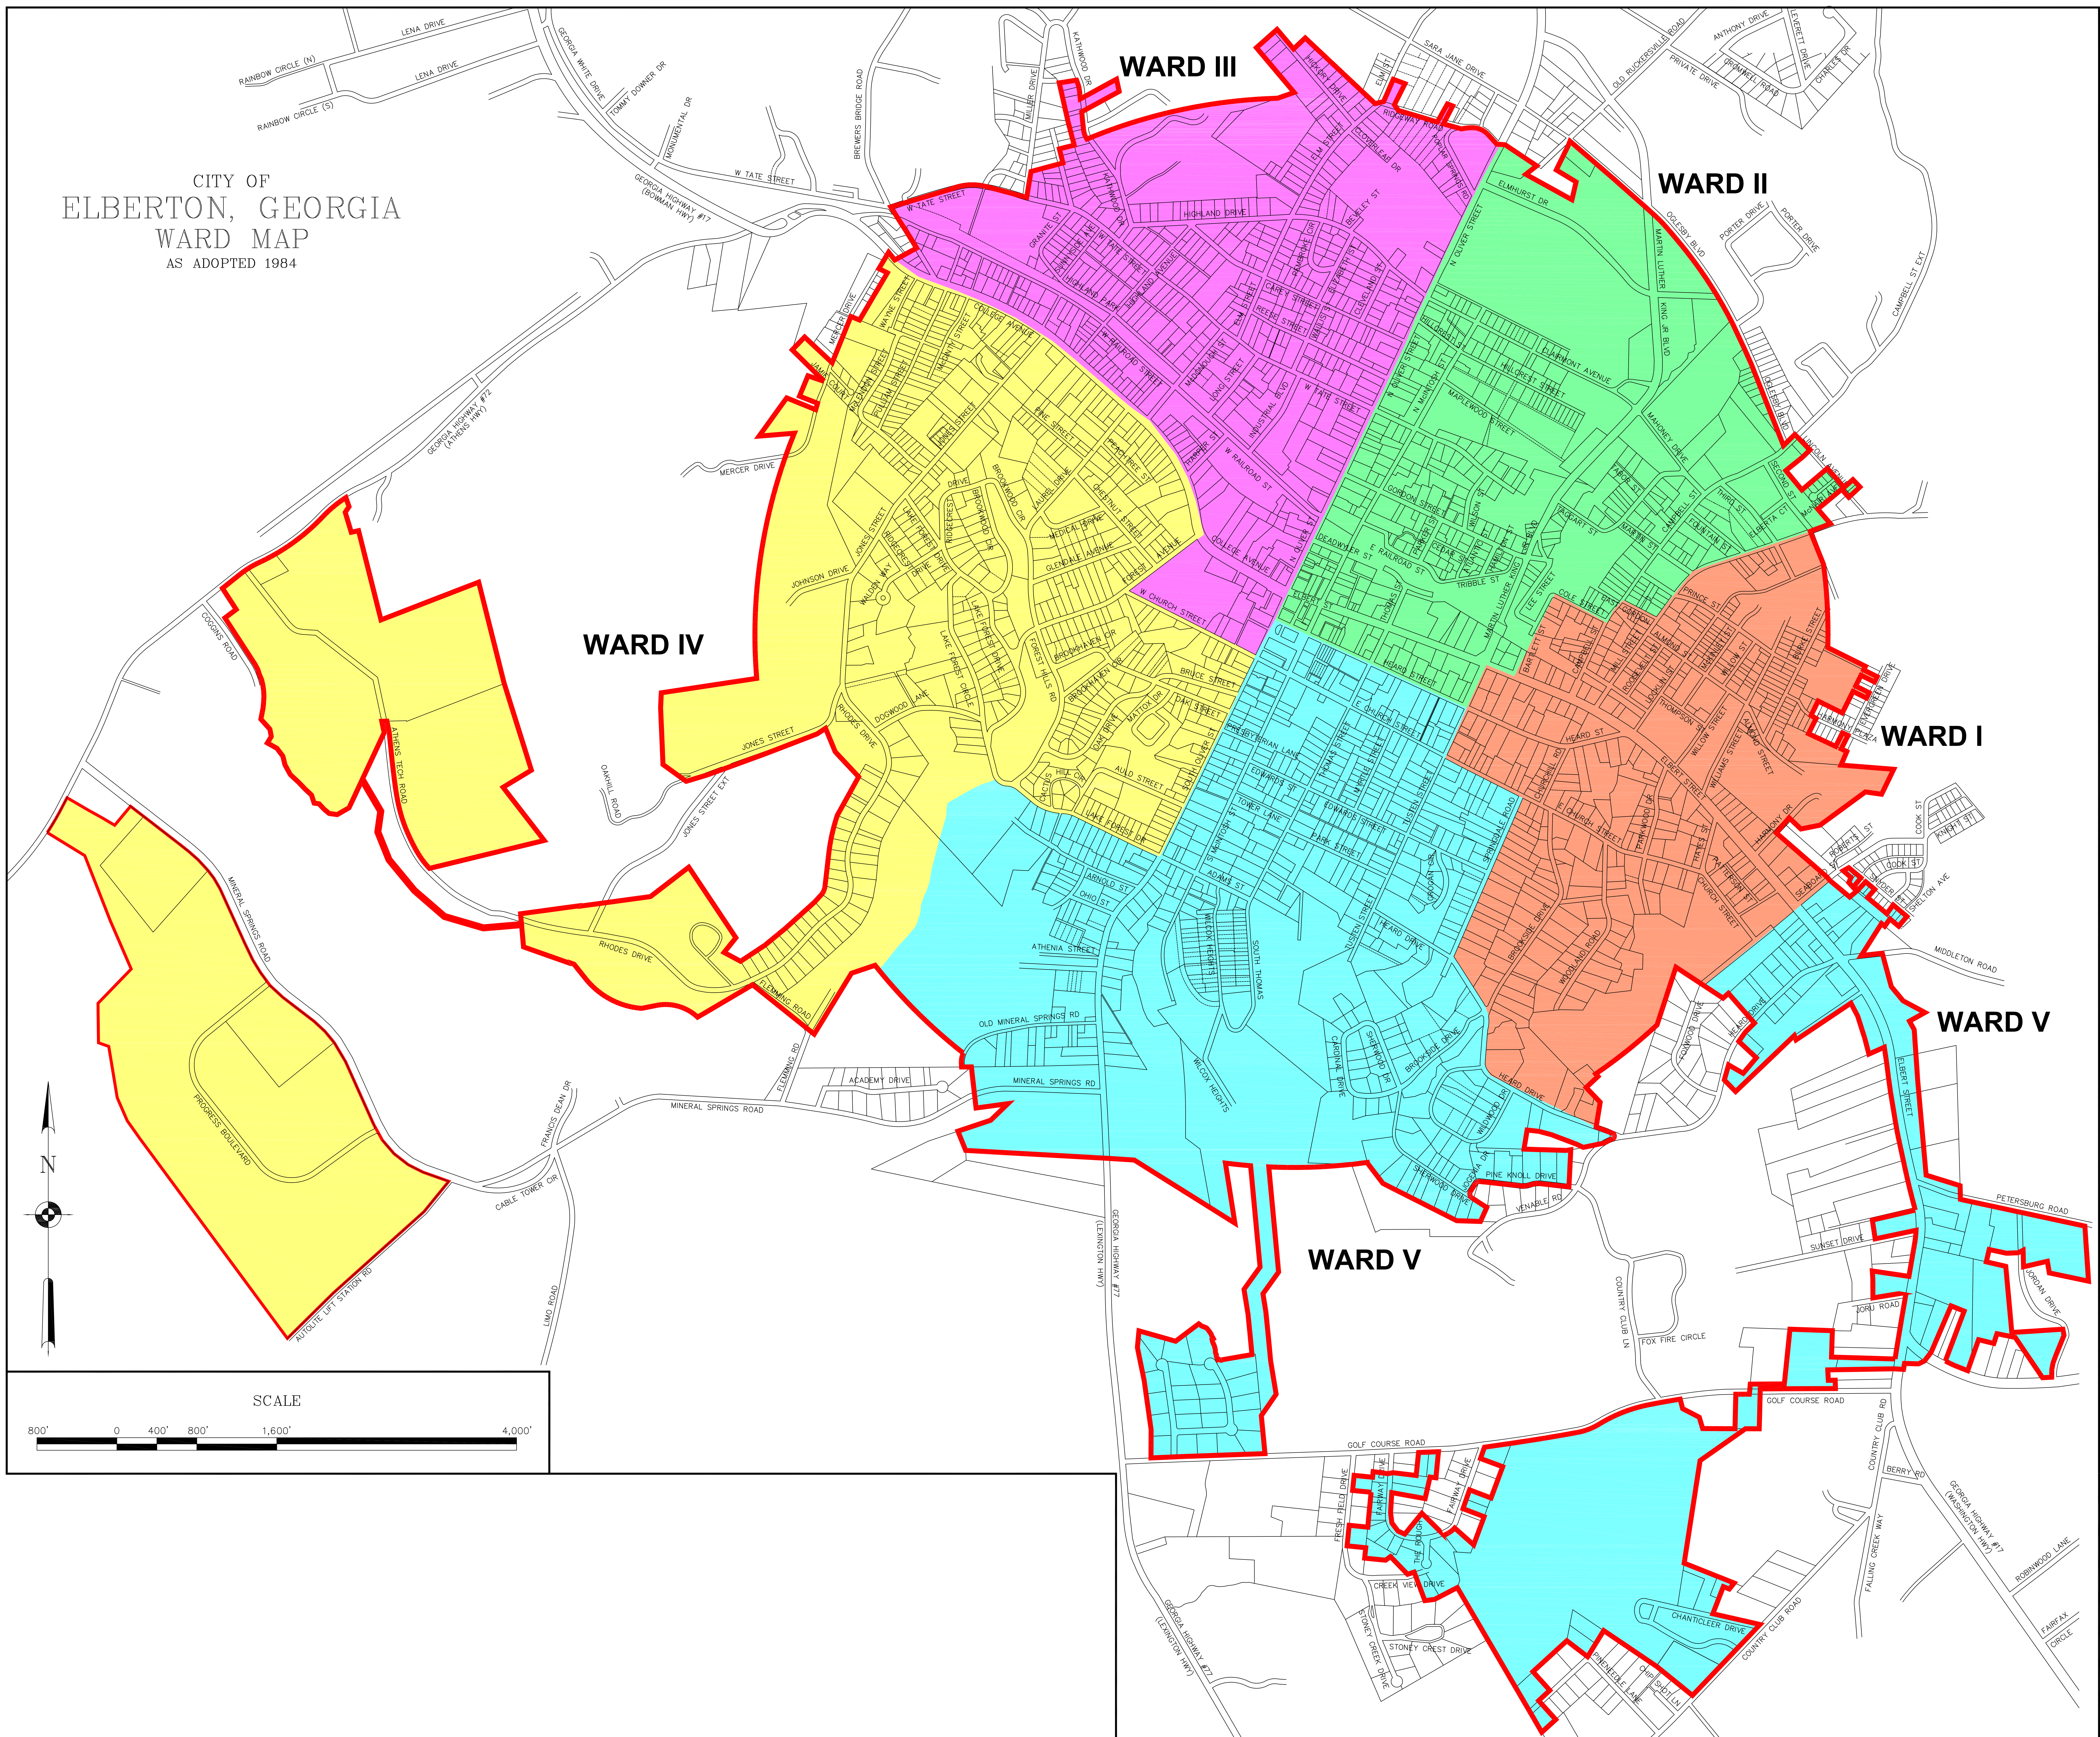

CITY OF
ELBERTON, GEORGIA
WARD MAP
AS ADOPTED 1984

SCALE